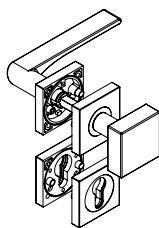

- Lever handle swivel-mounted on two-part rose with integrated retaining mechanism
- Concealed mounting of rose on door leaf
- Slide bearing for durable, smooth, silent and maintenance-free operation
- Attached with M4 screws
- Concealed grub screw inserted from below and secured with thread lock
- 8mm square spindle
- Built-in lever handle with no visible screws/fixing or removal holes in the visible surface
- Lever handle also suitable for security fittings, glass door locks and window handles
- Standard door thickness: 38-45mm
- **Classification 4|7|-|0|0|2|0|B**

LEAF LIGHT Schraub eckig,  
Ausführung: BB  
LEAF LIGHT screw rose square,  
Option: BB

LEAF LIGHT Schraub eckig,  
Ausführung: PZ  
LEAF LIGHT screw rose square,  
Option: PZ

LEAF LIGHT Schraub eckig,  
Ausführung: WC  
LEAF LIGHT screw rose square,  
Option: WC

LEAF LIGHT Schraub eckig,  
Ausführungen: PZ mit Knopf Square  
LEAF LIGHT screw rose square,  
Option: PZ with knob square

LEAF LIGHT Schraub Wechselschraube eckig  
Ausführungen: PZ, RZ  
mit Knopf Square  
LEAF LIGHT screw rose change square  
set Options: PZ, RZ  
with knob square

Buntbart BB eckig  
key hole square

Profilzylinder PZ eckig  
euro profile square

Standard WC  
Rosette eckig  
WC/bath standard  
Rose square

\* Weitere Kombinationsmöglichkeiten entnehmen Sie dem jeweiligen Datenblatt.  
 \* Please see the data sheet for further combinations.